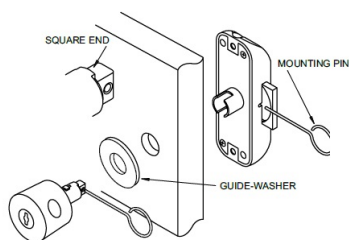

PRODUCT SHEET

Description:

Rotary Bar Lock 924 W/Knob, Alu, CK SISO, KA D20, No Bars,W/ Accessories

Item number:

14.05.234-9

Units	Box	Carton	HS Code	Barcode
Pcs.	6	60	8301300000	
				5704866042741

SISO A/S

Mileparken 11
DK-2740 Skovlunde
Denmark
VAT: DK 24786013

Phone +45 45 830 900

www.siso.dk
siso@siso.dk

Danske Bank
Nytorv Branch
Copenhagen
SWIFT: DABADKKK

Account no.
4180 3112 112936
IBAN Account
DK7230003112112936