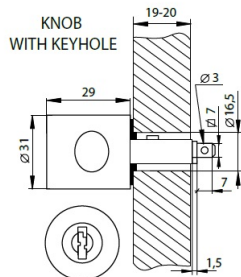

## Description:

Rotary Bar Lock 924 W/Knob, Alu, CK SISO, KA D20, No Bars,W/ Accessories

## Item number:

14.05.234-9

Units	Box	Carton	HS Code	Barcode
Pcs.	6	60	8301300000	
				5704866042741