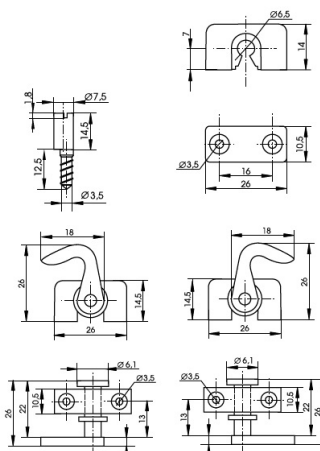

## Description:

Rotary Bar Lock 924 W/Knob, Alu, CK SISO, KA D20, No Bars,W/ Accessories

## Item number:

14.05.234-9

Units	Box	Carton	HS Code	Barcode
Pcs.	6	60	8301300000	
				5704866042741