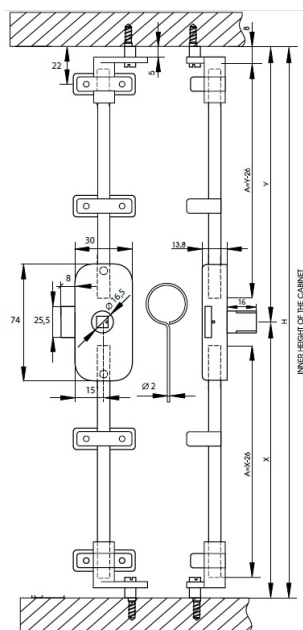

## Description:

Rotary Bar Lock 924 W/Knob, Alu, CK SISO, KA D20, No Bars,W/ Accessories

## Item number:

14.05.234-9

Units	Box	Carton	HS Code	Barcode
Pcs.	6	60	8301300000	
				5704866042741